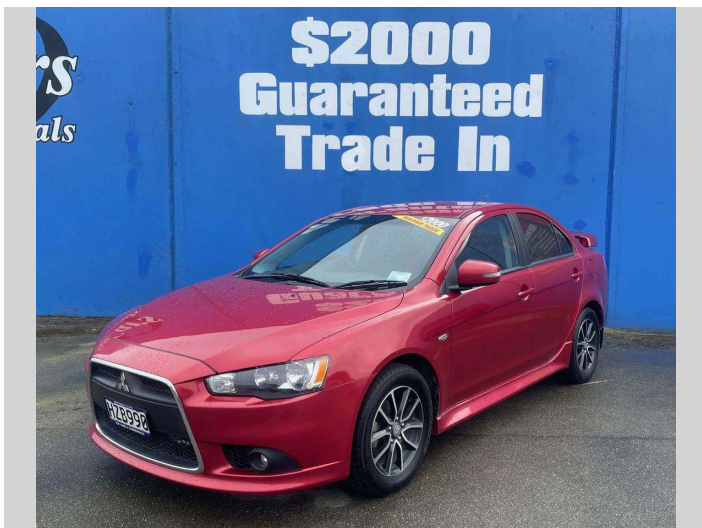

2015 Mitsubishi Lancer GSR 2.0P/CVT/SL/4DR

Purchase Price **\$12,999**
Includes GST, Registration & Licensing

Finance may be available on this vehicle. Ask one of our friendly staff for more information.

Body Style
4 door, Sedan

Odometer
184,672 km

Engine
1998 cc, Internal Combustion

Fuel Type
Petrol

Transmission
CVT, Front Wheel

Wheels
Factory Alloys

VIN
JMFSTCY4AFU003172

Interior
Black, Cloth