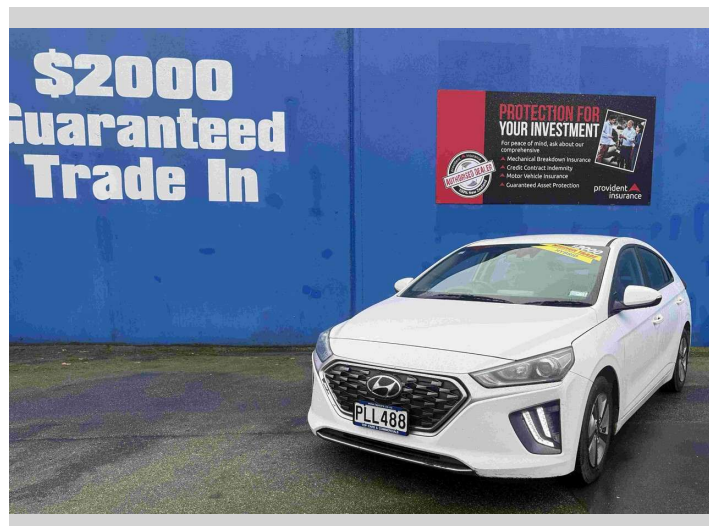

# 2022 Hyundai Ioniq HYBRID 1.6PH/6AM

Purchase Price

**\$18,999**

Includes GST, Registration & Licensing

Finance may be available on this vehicle. Ask one of our friendly staff for more information.

Gain peace of mind with Mechanical Breakdown Insurance. **Ask us how.**