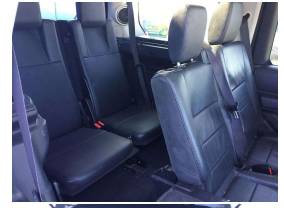

2005 Landrover Discovery 3

VEHICLE INFORMATION

Cash Price

Includes GST,
Registration &
Licensing

$17,999

Finance may be available on this vehicle. Ask one of our friendly staff for more information.

Gain peace of mind with Mechanical Breakdown Insurance. Ask us how.

Body

5 door, Station Wagon

Odometer

155,902 km

Engine

4390 cc

Fuel Type

Petrol

Transmission

Automatic, 4WD

Wheels

18", Factory Alloys

VIN

SALLAJA536A365189

Reg No.

FYE893

Ext Colour

Silver

History

Ex-Overseas

Seats

7 seats, Leather

Interior

Black, Leather

Audio

CD Player

Stock ID

2947

Exterior Features

- » Alloys
- » Central Locking
- » Electric Mirrors
- » Fog Lights
- » Nudge Bar
- » Rear Wiper
- » Remote Locking
- » Roof Rails
- » Running Boards
- » Tow Bar

Interior Features

- » Central Locking
- » Tinted windows

Mechanical Features

- » ABS Brakes
- » EFI

Top Cars & Commercials, Phone 03 214 1997, Email john@topcars.co.nz
182 Clyde Street, Invercargill 9810, New Zealand
www.topcars.co.nz