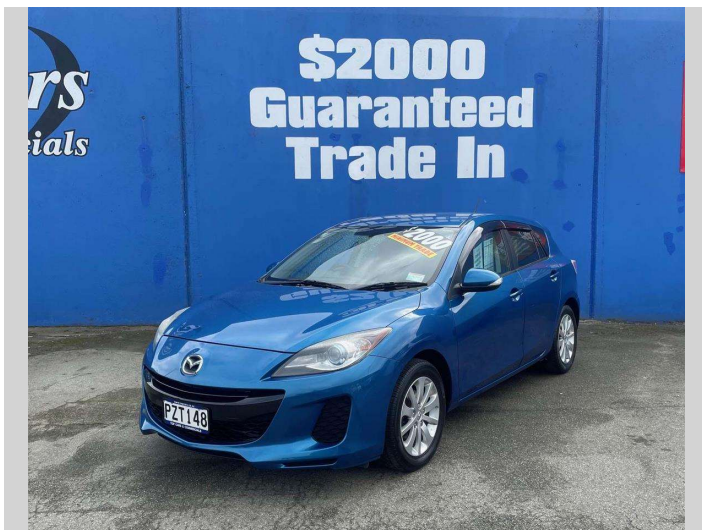

# 2012 Mazda Axela 20S

Purchase Price **\$13,999**  
Includes GST, Registration & Licensing

Finance may be available on this vehicle. Ask one of our friendly staff for more information.

Gain peace of mind with Mechanical Breakdown Insurance. **Ask us how.**

- Top features**
- » 16 Valve
  - » ABS Brakes
  - » Air Conditioning
  - » Alloys
  - » Central Locking
  - » EFI
  - » Electric Mirrors
  - » Rear Wiper
  - » Remote Locking
  - » Tinted windows

Body Style  
**5 door, Hatchback**

Odometer  
**82,513 km**

Engine  
**1997 cc, Internal Combustion**

Fuel Type  
**Petrol**

Transmission  
**Automatic, Front Wheel**

Wheels  
**Factory Alloys**

VIN  
**7AT0C13JX23106510**

Interior  
**Black, Cloth**

Safety  
-

Reg No.  
**PZT148**

Ext Colour  
**Blue**

History  
**Ex-Overseas, 1 owner**

Seats  
**5 seats, Cloth**

CO2 Emissions  
-

Energy Economy  
-

**Stock ID: 3848**